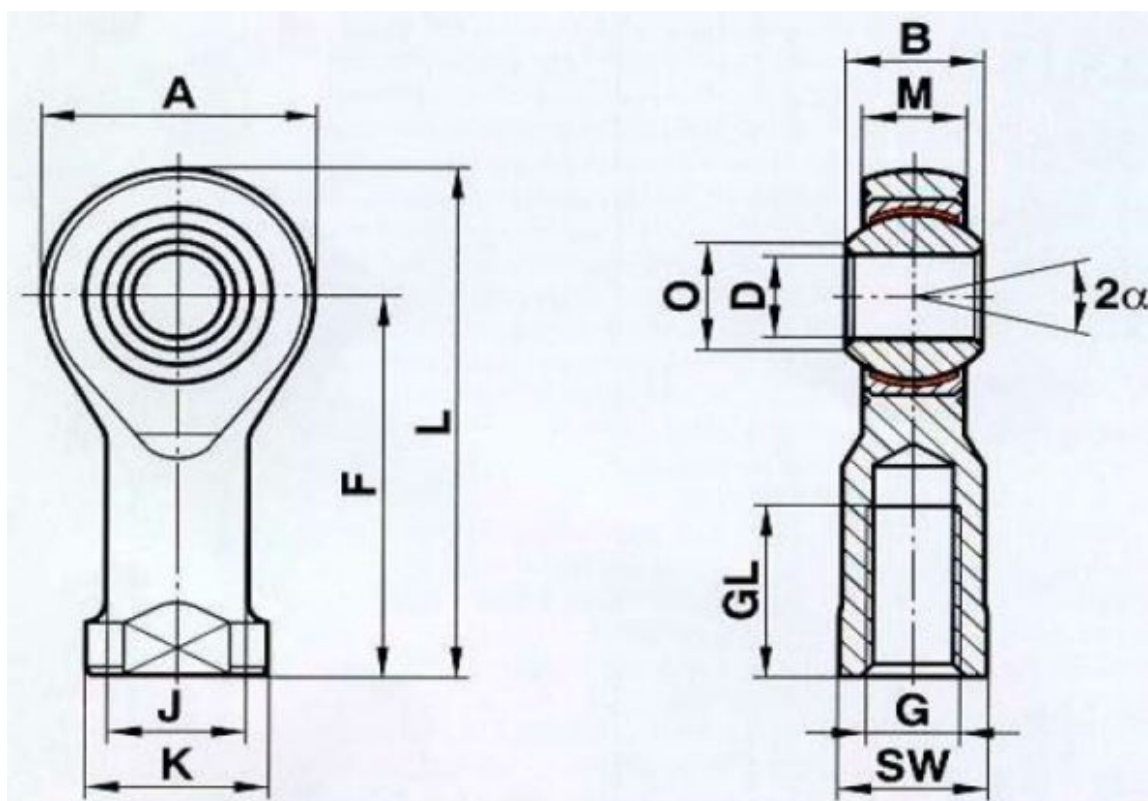

Data Sheet

Article number: 03800020C
Description: Fluro rod end
GKIW 20

Measures

A = 50	M = 18
B = 25	SW = 30
F = 77	
G = M20	
GL = 33	
J = 27.5	
K = 34	
L = 102	